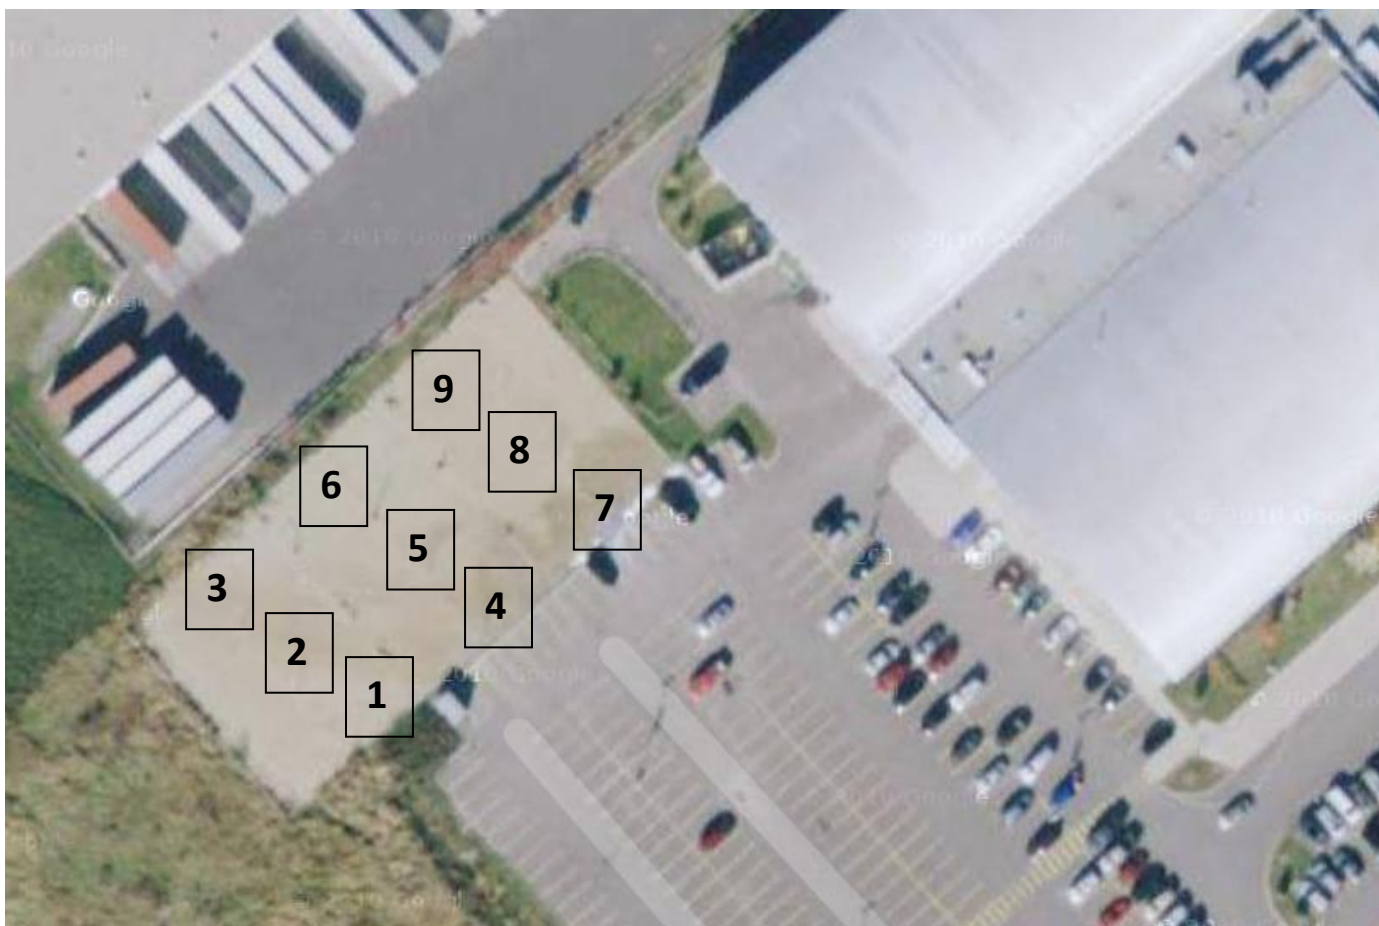

BELL SENSPLEX BEACH VOLLEYBALL

1565 Maple Grove Rd.

Courts are numbered south to north.

South courts (nearest parking lot) are courts 1,4,7.